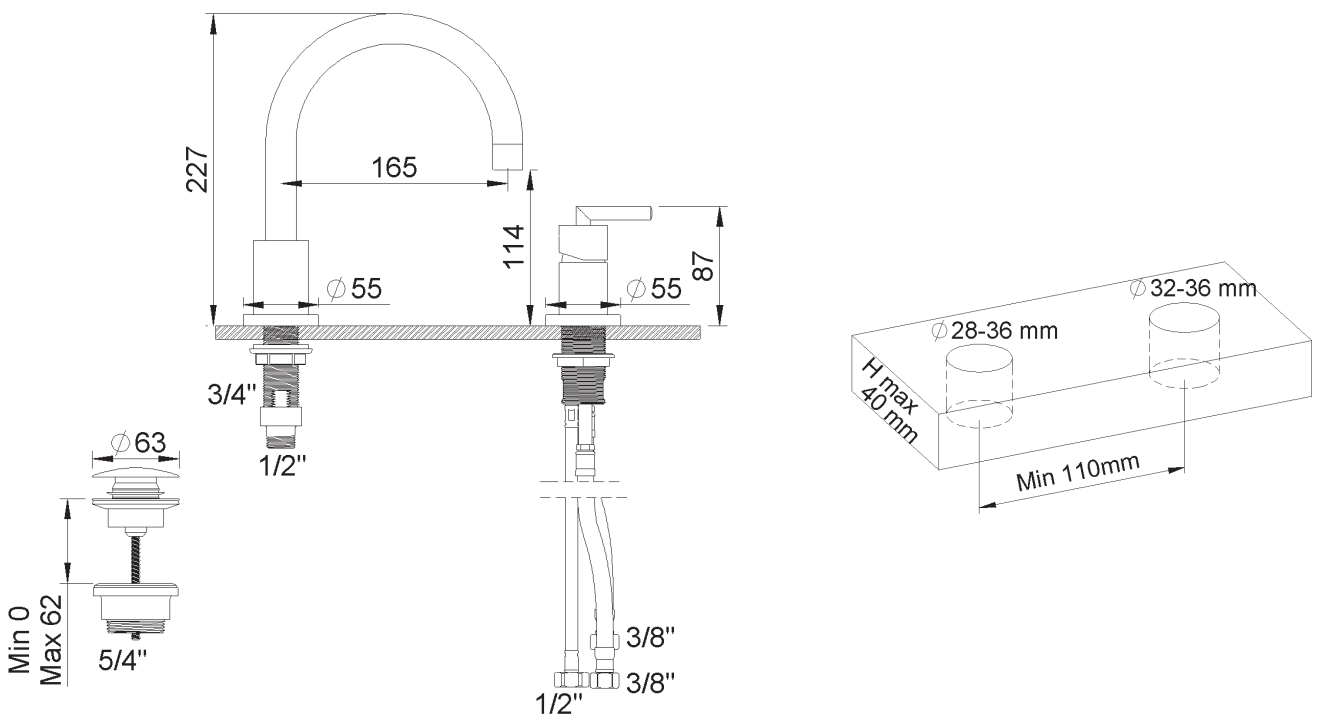

PRODUCT TECHNICAL SHEET

Collection :

FUN

Ref. :

4531.11.49

Mitigeur de lavabo 2 trous, bec 165mm et vidage push-up

2-gats ééngreeps wastafelmengkraan, uitloop 165mm en push-up lediging

2-hole single-lever washbasin mixer, with push-up waste, spout 165mm

Picture

Product details

Flow at 3 bar : Restricted 7,0 l/min

Internal mechanism : Mixer ceramic cartridge (90°)

Technical drawing

RB0.V01